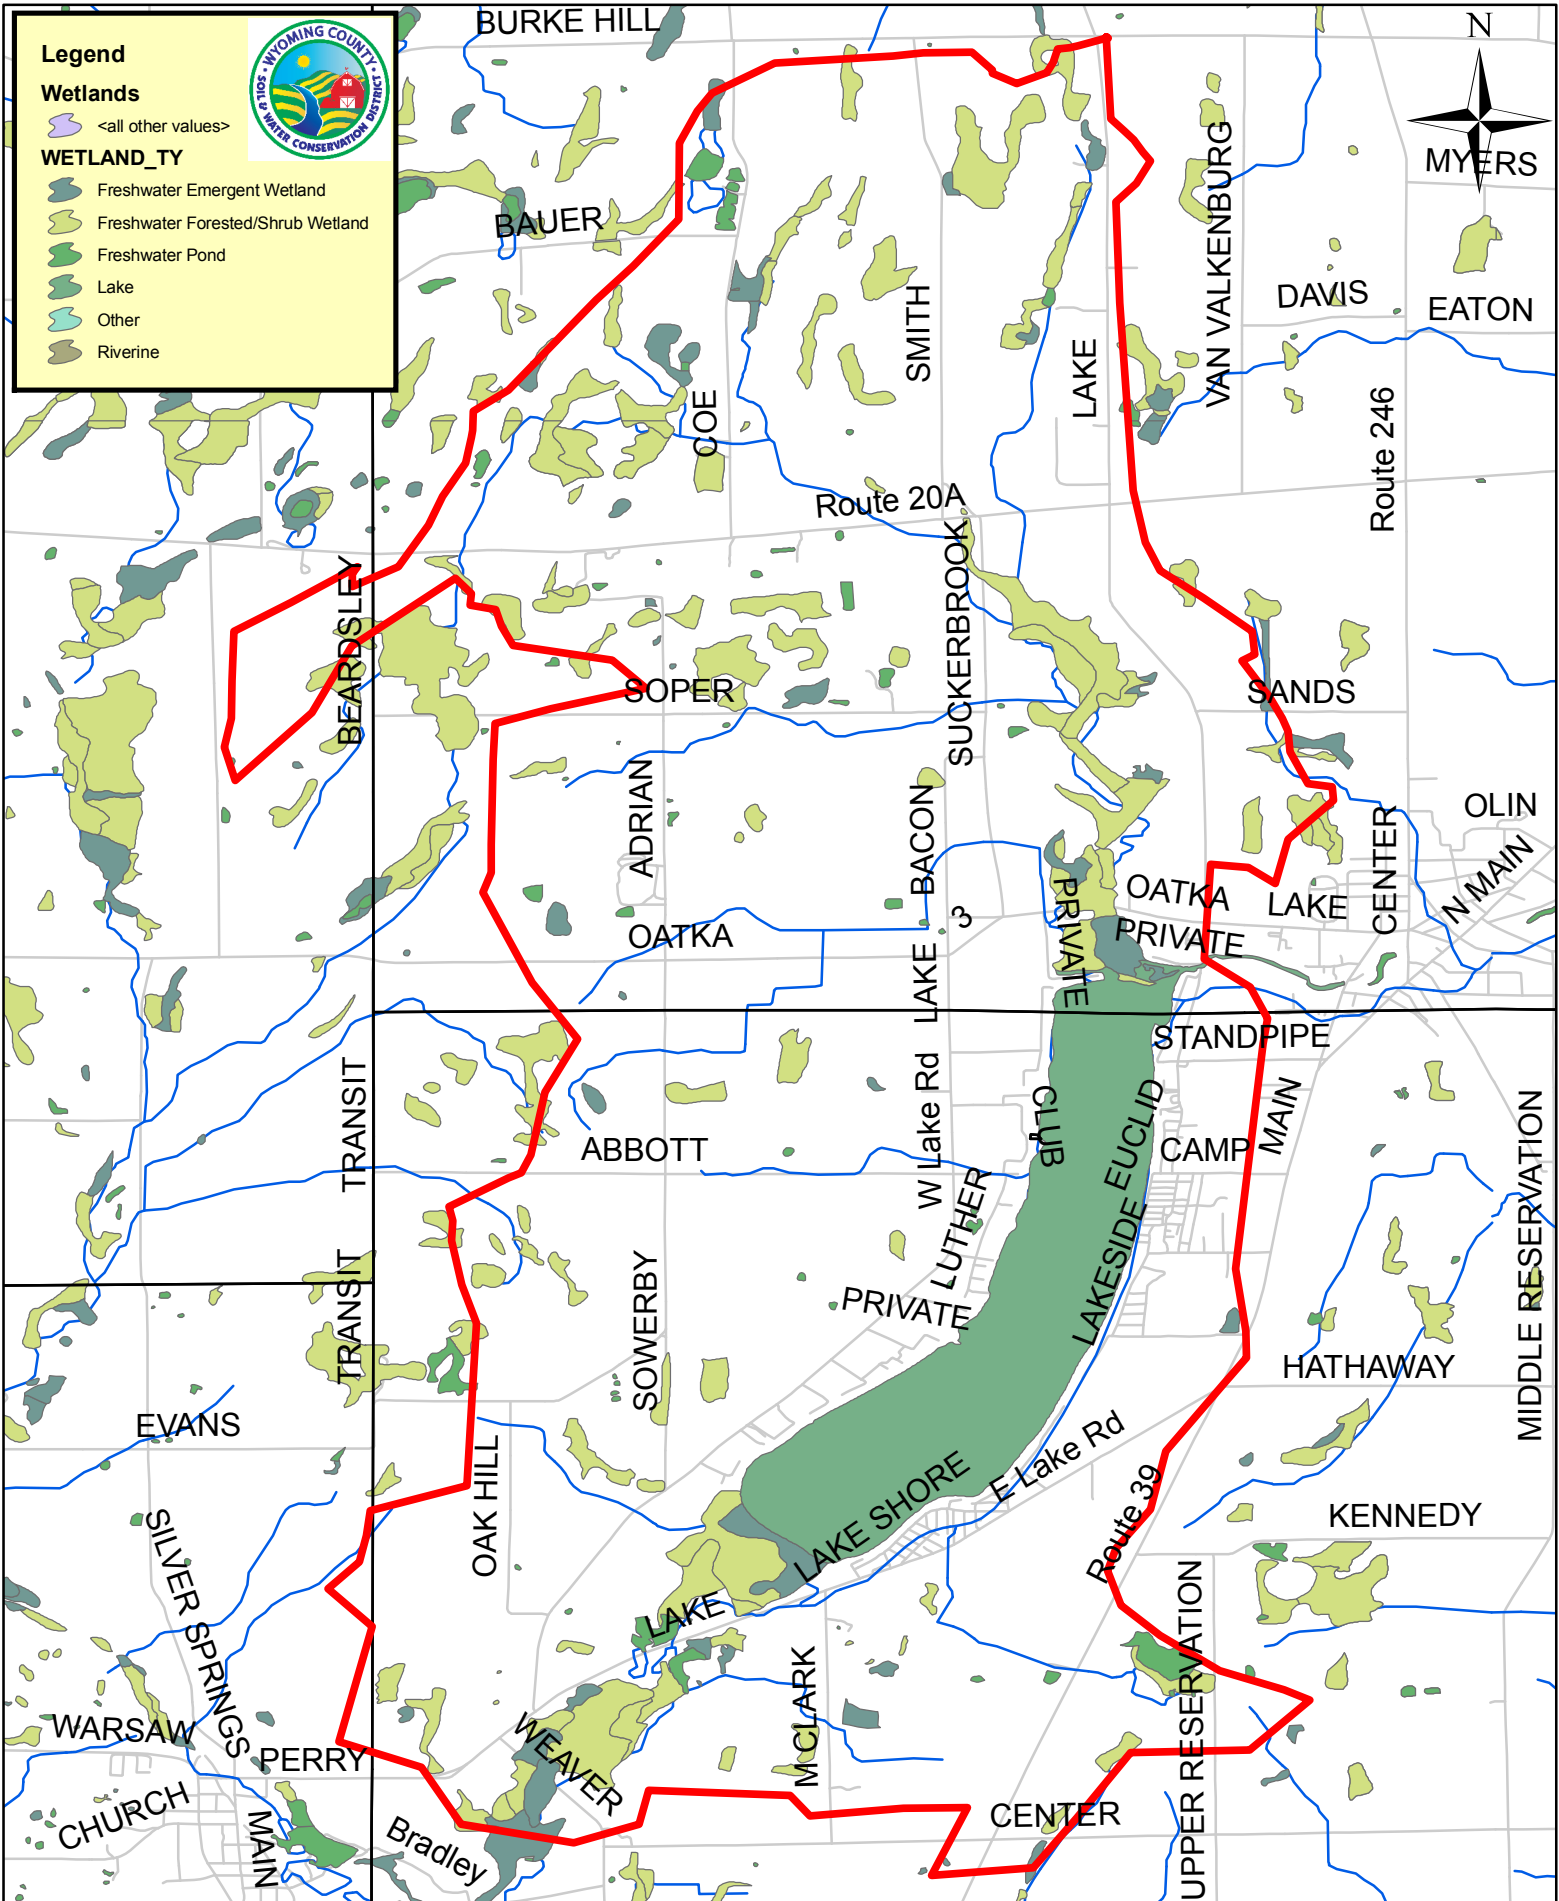

Legend

Wetlands

<all other values>

WETLAND_TY

-  Freshwater Emergent Wetland
-  Freshwater Forested/Shrub Wetland
-  Freshwater Pond
-  Lake
-  Other
-  Riverine

1 inch = 4,665 feet

Silver Lake Watershed Wetlands